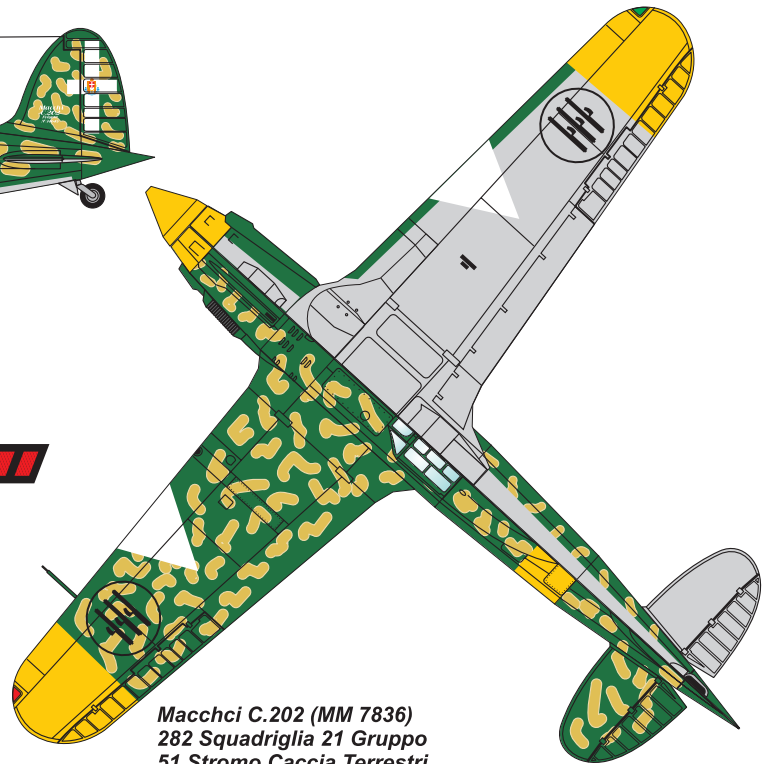

Model cardboard scale 1:50

© Marek Pacyński - POLAND 2000
e-mail: pacmar@kki.net.pl

Macchi C.202 „Folgore”

Year of production: 1941 (Italia)
Spread: 10,58 m (34 ft 4 in)
Length: 8,85 m (29 ft 8 in)
Height: 3,04 m (12 ft 9 in)
Mass max: 3005 kG (9409 lb)
Speed max: 598 km/h (407 mph)
Ceiling: 11500 m (33792 ft)
Range: 765 km (643 miles)
Armament: 2 x machine gun cal. 12,7 mm (0,511 in)
and 2 x machine gun cal. 7,7 mm (0,78 in)

Macchi C.202 (MM 7836)
282 Squadriglia 21 Gruppo
51 Stormo Caccia Terrestri
September 1942, Soviet Union

MONTAGE

RED LETTER: cardboard 0,5 - 0,8 mm