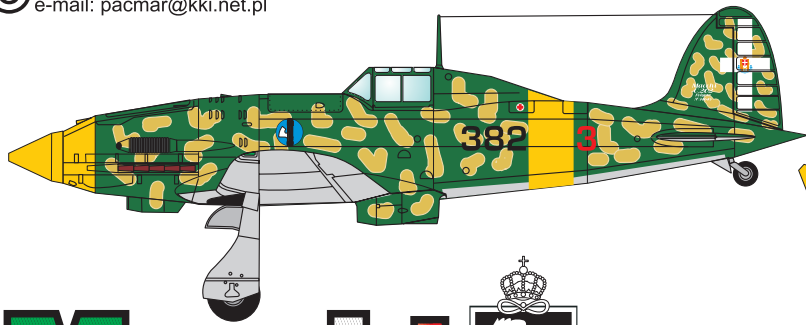

Model cardboard scale 1:50

© Marek Pacyński - POLAND 2000
e-mail: pacmar@kki.net.pl

Macchi C.202 „Folgore”

Year of production: 1941 (Italia)
Spread: 10,58 m (34 ft 4 in)
Length: 8,85 m (29 ft 8 in)
Height: 3,04 m (12 ft 9 in)
Mass max: 3005 kG (9409 lb)
Speed max: 598 km/h (407 mph)
Ceiling: 11500 m (33792 ft)
Range: 765 km (643 miles)
Armament: 2 x machine gun cal. 12,7 mm (0,511 in)
and 2 x machine gun cal. 7,7 mm (0,78 in)

Macchi C.202 (MM 7836)
282 Squadriglia 21 Gruppo
51 Stormo Caccia Terrestri
September 1942, Soviet Union

MONTAGE

RED LETTER: cardboard 0,5 - 0,8 mm